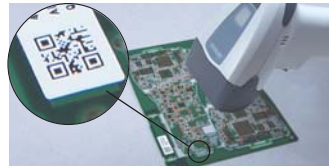

- Delivers about twice the scanning speed of conventional model(QS20H), as well as scanning of obscured, faint, or marred 2D code.

Capability of scanning of clipped and defective parts

*For QR codes about 150 digits.

- A high resolution model capable of scanning extra-small barcodes is also available.

Scans a wide range of barcodes

- Realizes scanning of wide barcodes such as CODE39 of EIAJ label, CODE128(EAN-128) used in the medical industry, etc.

scanning of wide barcodes

Built-in various scanning functions

- **Point scanning mode**
Pinpoint scanning on target, even when there are multiple barcodes in the scanning area.

- **Linked QR code batch scanning mode**
Batch scanning of linked QR codes.

Multiple Interfaces

- The scanner automatically detects RS-232C and USB cables, enabling you to choose the cable that is best for your host.

Types and overview of Interfaces

Main body	Interface	Summary
	RS-232C	<ul style="list-style-type: none"> • Supports serial communication with superior equipment. • Provides users to send and receive various characters such as regular characters, control code, etc.
	USB-COM	<ul style="list-style-type: none"> • Installs exclusive virtual COM port driver® on PC and perform virtual serial communication. • Provides users to send and receive various characters such as regular characters, control code, etc. ※ It can be downloaded from our website for free.
	USB keyboard	<ul style="list-style-type: none"> • Communicates using a Windows standard driver as a human interface device. (No need installing exclusive drivers.) • Supports sending and receiving alphabetic characters, but not 2-byte characters (Chinese, Japanese characters, etc.) or control codes.