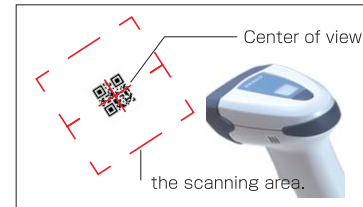

scanning of wide barcodes

Built-in various scanning functions

- **Point scanning mode**
Pinpoint scanning on target, even when there are multiple barcodes in the scanning area.

- **Linked QR code batch scanning mode**
Batch scanning of linked QR codes.

- **Multi-row barcode scanning mode**
Simultaneous scanning of multi-row barcodes.

Ease of use

Highest level of drop resistance in class

- Impact-absorbing rubber gives drop resistance of up to 1.8meters -- the highest level in the class.

Built-in area guide marker

- Features the area guide marker indicating the scanning area by laser

Compact, lightweight body

- These scanners are designed from the ground up to be user friendly, from the rounded, compact body, to the large LED and loud buzzer for confirming scans.