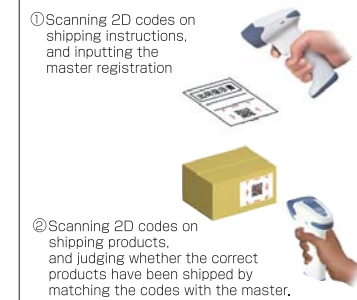

Built-in area guide marker

- Features the area guide marker indicating the scanning area by laser

Compact, lightweight body

- These scanners are designed from the ground up to be user friendly, from the rounded, compact body, to the large LED and loud buzzer for confirming scans.

Multiple Interfaces

- The scanner automatically detects RS-232C and USB cables, enabling you to choose the cable that is best for your host.

Types and overview of Interfaces

Main body	Interface	Summary
	RS-232C	<ul style="list-style-type: none"> • Supports serial communication with superior equipment. • Provides users to send and receive various characters such as regular characters, control code, etc.
	USB-COM	<ul style="list-style-type: none"> • Installs exclusive virtual COM port driver® on PC and perform virtual serial communication. • Provides users to send and receive various characters such as regular characters, control code, etc. ※ It can be downloaded from our website for free.
	USB keyboard	<ul style="list-style-type: none"> • Communicates using a Windows standard driver as a human interface device. (No need installing exclusive drivers.) • Supports sending and receiving alphabetic characters, but not 2-byte characters (Chinese, Japanese characters, etc.) or control codes.

Fulfilling functions

Built-in enhanced new functions

- Support for simple programming

- (1) Code matching
Provides 1 to n, 2-point and 3-point matching.

<Foreign product check>
Judges whether a scanned code matches, registering the master code on AT10Q.