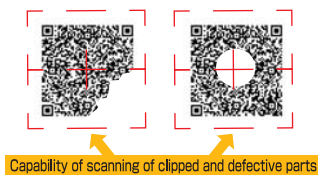

A New 2D code scanner, equipped with "fulfilling functions" to respond to new needs in the market as well as deeply pursuing "scanning performance" and "handleability"

Scanning Performance

Superior scanning performance

- Delivers about twice the scanning speed of conventional model(QS20H), as well as scanning of obscured, faint, or marred 2D code.

Capability of scanning of clipped and defective parts

*For QR codes about 150 digits.