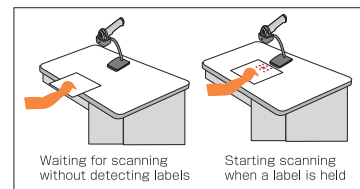

- (2) Data compilation
  Supports various data compilation such as scanned data rearrangement, data clipping, etc.

- (3) Others
  - Four arithmetic operations (including residue calculation such as conversion of units, etc.)
  - String comparison (support for wildcard specification)
  - LED display, buzzer control, etc.

- **Auto sensor function**

Starts scanning automatically when a label is detected.

- **Image Capture Function**

Provides image transfer about 20 times* faster than current models in capturing image (QS20H). (When using USB-COM)
*The measurement is "a reference value" in our environment.

- **Software trigger function**

Provides scanning control (scanning on/off) by commanding from superior equipment.