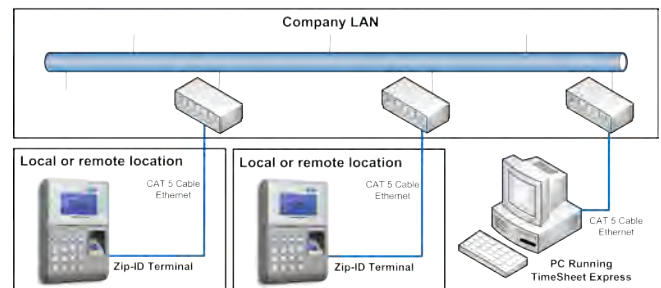

Zip-ID™

Biometric / Contactless Card Time & Attendance Terminal

Wages are usually the largest portion of your business costs and therefore accurate employee time records are fundamental to a strong bottom line. The Zip-ID™ terminal combined with ASP's Australian built Time and Attendance program, TimeSheet Express™, provides the flexibility and functionality to ensure accurate employee payroll. Finger or thumb access as well as contactless card and keypad provides your employees an easy and simple to use system.

Zip-ID Time and Attendance Terminal	
Physical	
Sensor	Optical Sensor
LCD	128 x 64 Blue LCD
Case	ABS Plastic
Size	130mm x 180mm x 35mm
Colour	Argent
Operational	
Identification Time	<=1 Sec
Register Method	Fingerprint only, card only, ID + password, ID + fingerprint
Resolution	500 DPI
Fingerprint Capacity	2,000
Record Capacity	50,000
Communication	
Standard Ports	Ethernet
Electrical	
Working Current	0.5A-1.0A
Sleeping Current	0.5A
Power	DC 12V
Environmental	
Temperature/Humidity	-10°C - 60°C / 20% - 80%
Safety Compliance	C tick, CE, FCC

Zip-ID Terminal connection diagram using LAN with multiple locations

- TI 300 Mz high speed processor
- High speed and stable fingerprint algorithm
- New generation fully sealed, waterproof and dustproof fingerprint sensor
- Human voice prompt
- 2,000 fingerprint capacity
- Seamless integration with TimeSheet Express Time & Attendance Software
- Payroll Export Modules available
- Optional RFID/Mifare/HID card reader
- 12 month warranty