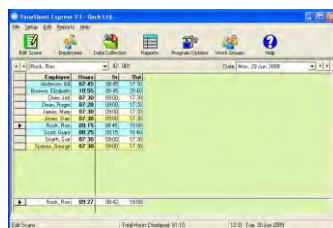

Zip-ID™

Biometric / Contactless Card Time & Attendance Terminal

Wages are usually the largest portion of your business costs and therefore accurate employee time records are fundamental to a strong bottom line. The Zip-ID™ terminal combined with ASP's Australian built Time and Attendance program, TimeSheet Express™, provides the flexibility and functionality to ensure accurate employee payroll. Finger or thumb access as well as contactless card and keypad provides your employees an easy and simple to use system.

Zip-ID Time and Attendance Terminal	
Physical	
Sensor	Optical Sensor
LCD	128 x 64 Blue LCD
Case	ABS Plastic
Size	130mm x 180mm x 35mm
Colour	Argent
Operational	
Identification Time	<=1 Sec
Register Method	Fingerprint only, card only, ID + password, ID + fingerprint
Resolution	500 DPI
Fingerprint Capacity	2,000
Record Capacity	50,000
Communication	
Standard Ports	Ethernet
Electrical	
Working Current	0.5A-1.0A
Sleeping Current	0.5A
Power	DC 12V
Environmental	
Temperature/Humidity	-10°C - 60°C / 20% - 80%
Safety Compliance	C tick, CE, FCC

Zip-ID Terminal connection diagram using LAN with multiple locations

- TI 300 Mz high speed processor
- High speed and stable fingerprint algorithm
- New generation fully sealed, waterproof and dustproof fingerprint sensor
- Human voice prompt
- 2,000 fingerprint capacity
- Seamless integration with TimeSheet Express Time & Attendance Software
- Payroll Export Modules available
- Optional RFID/Mifare/HID card reader
- 12 month warranty